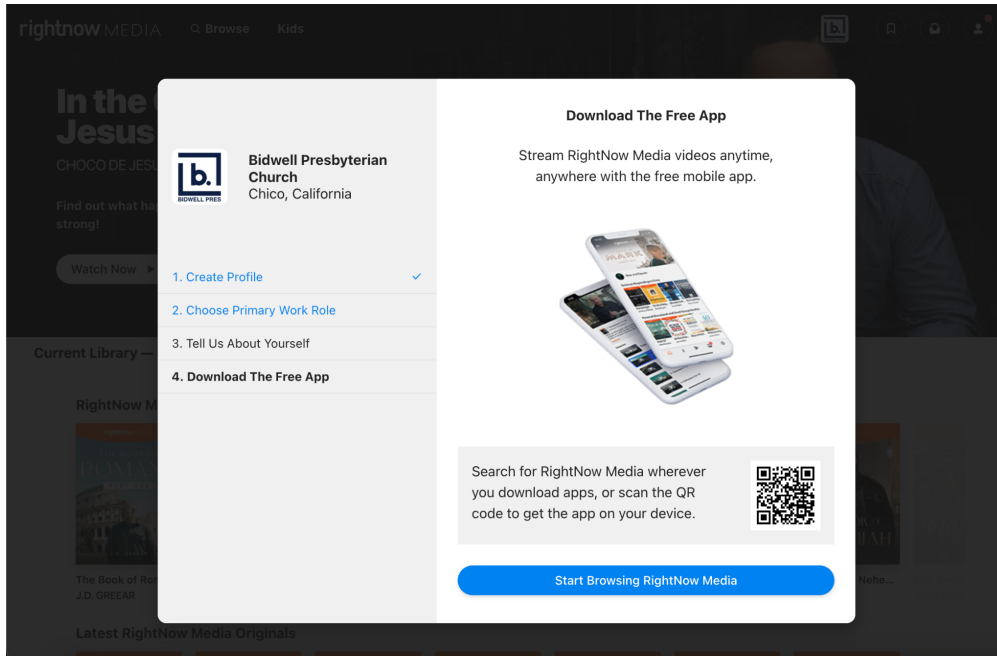

Bidwell Presbyterian Church  
Chico, California

1. Create Profile ✓

2. Choose Primary Work Role

3. Tell Us About Yourself

4. Download The Free App

Choose Primary Work Role

What Best Describes Your Primary Work Role During the Week:

Skip for Now

5. You will be prompted to download the mobile app, which is free. You can also hit, “Start Browsing RightNow Media” and look up videos from your web browser.

6. Click on “Browse” to search for content. All the content is free.