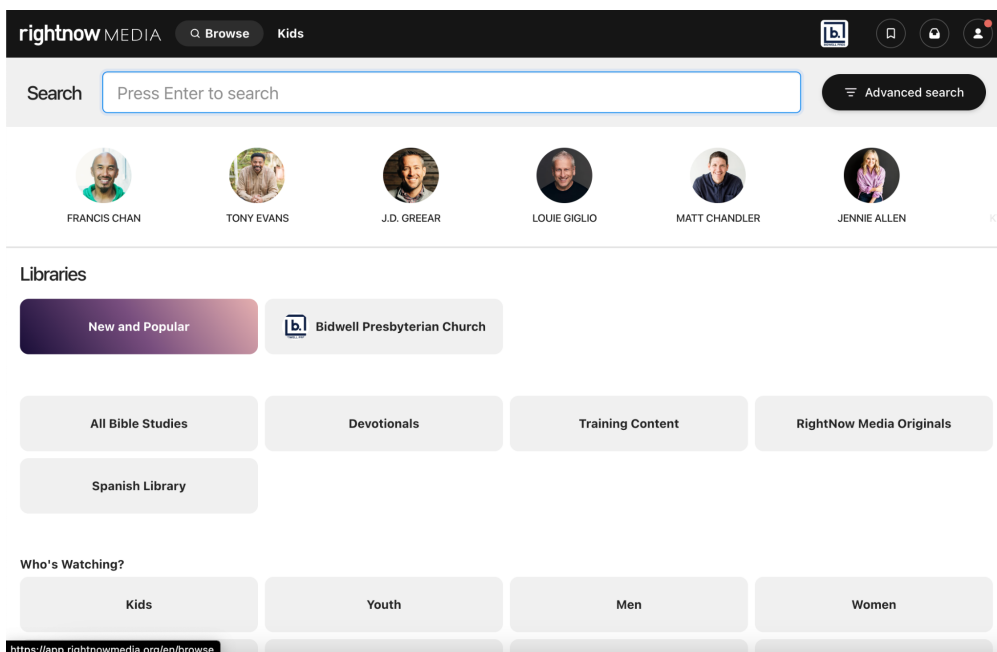

A screen titled 'Choose Primary Work Role' for Bidwell Presbyterian Church. It asks 'What Best Describes Your Primary Work Role During the Week:'. The options are: Ministry / Pastoral Staff, CEO / Executive / Business Owner, School Admin, Management, Employee - Individual Contributor, Member / Non-Staff (selected), and Other. There are 'Continue' and 'Skip for Now' buttons. A sidebar on the left shows the church name and a progress list with '1. Create Profile' checked and '2. Choose Primary Work Role' selected.

Bidwell Presbyterian Church  
Chico, California

1. Create Profile ✓

2. Choose Primary Work Role

3. Tell Us About Yourself

4. Download The Free App

Choose Primary Work Role

What Best Describes Your Primary Work Role During the Week:

Skip for Now

5. You will be prompted to download the mobile app, which is free. You can also hit, “Start Browsing RightNow Media” and look up videos from your web browser.

6. Click on “Browse” to search for content. All the content is free.