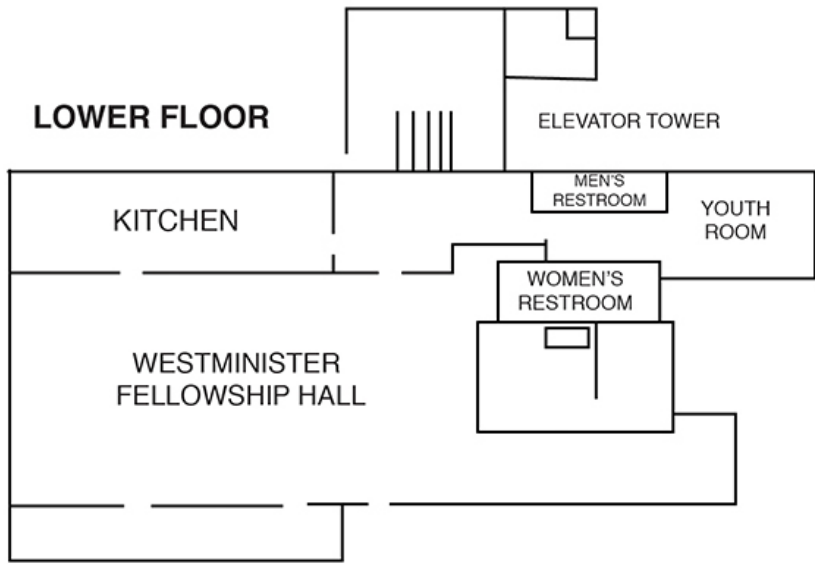

W. 3rd St.

E. 3rd St.

W. 4th St.

E. 4th St.

W. 5th St.

E. 5th St.

W. 6th St.

E. 6th St.

P
2ND & NORMAL
Chico State Smart
Parking Structure
(open to public)

P
2ND & SALEM

P
2ND & FLUME

P
3RD & SALEM

P
5TH & WALL
Available after
5:00pm, Mon-Fri,
weekends &
holidays

P
5TH & SALEM

LOWER FLOOR

SECOND FLOOR

MAIN FLOOR

FRONT OF CHURCH