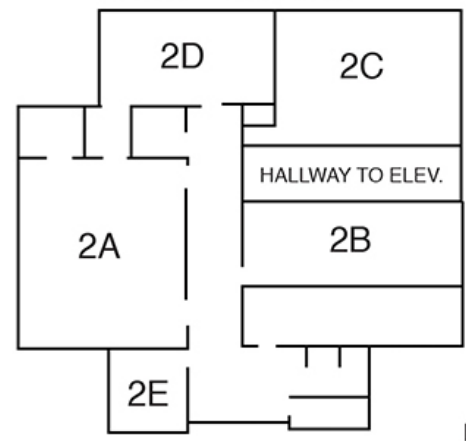

P
2ND & NORMAL
Chico State Smart
Parking Structure
(open to public)

P
2ND & SALEM

P
2ND & FLUME

P
3RD & SALEM

P
5TH & WALL
Available after
5:00pm, Mon-Fri,
weekends &
holidays

P
5TH & SALEM

LOWER FLOOR

SECOND FLOOR